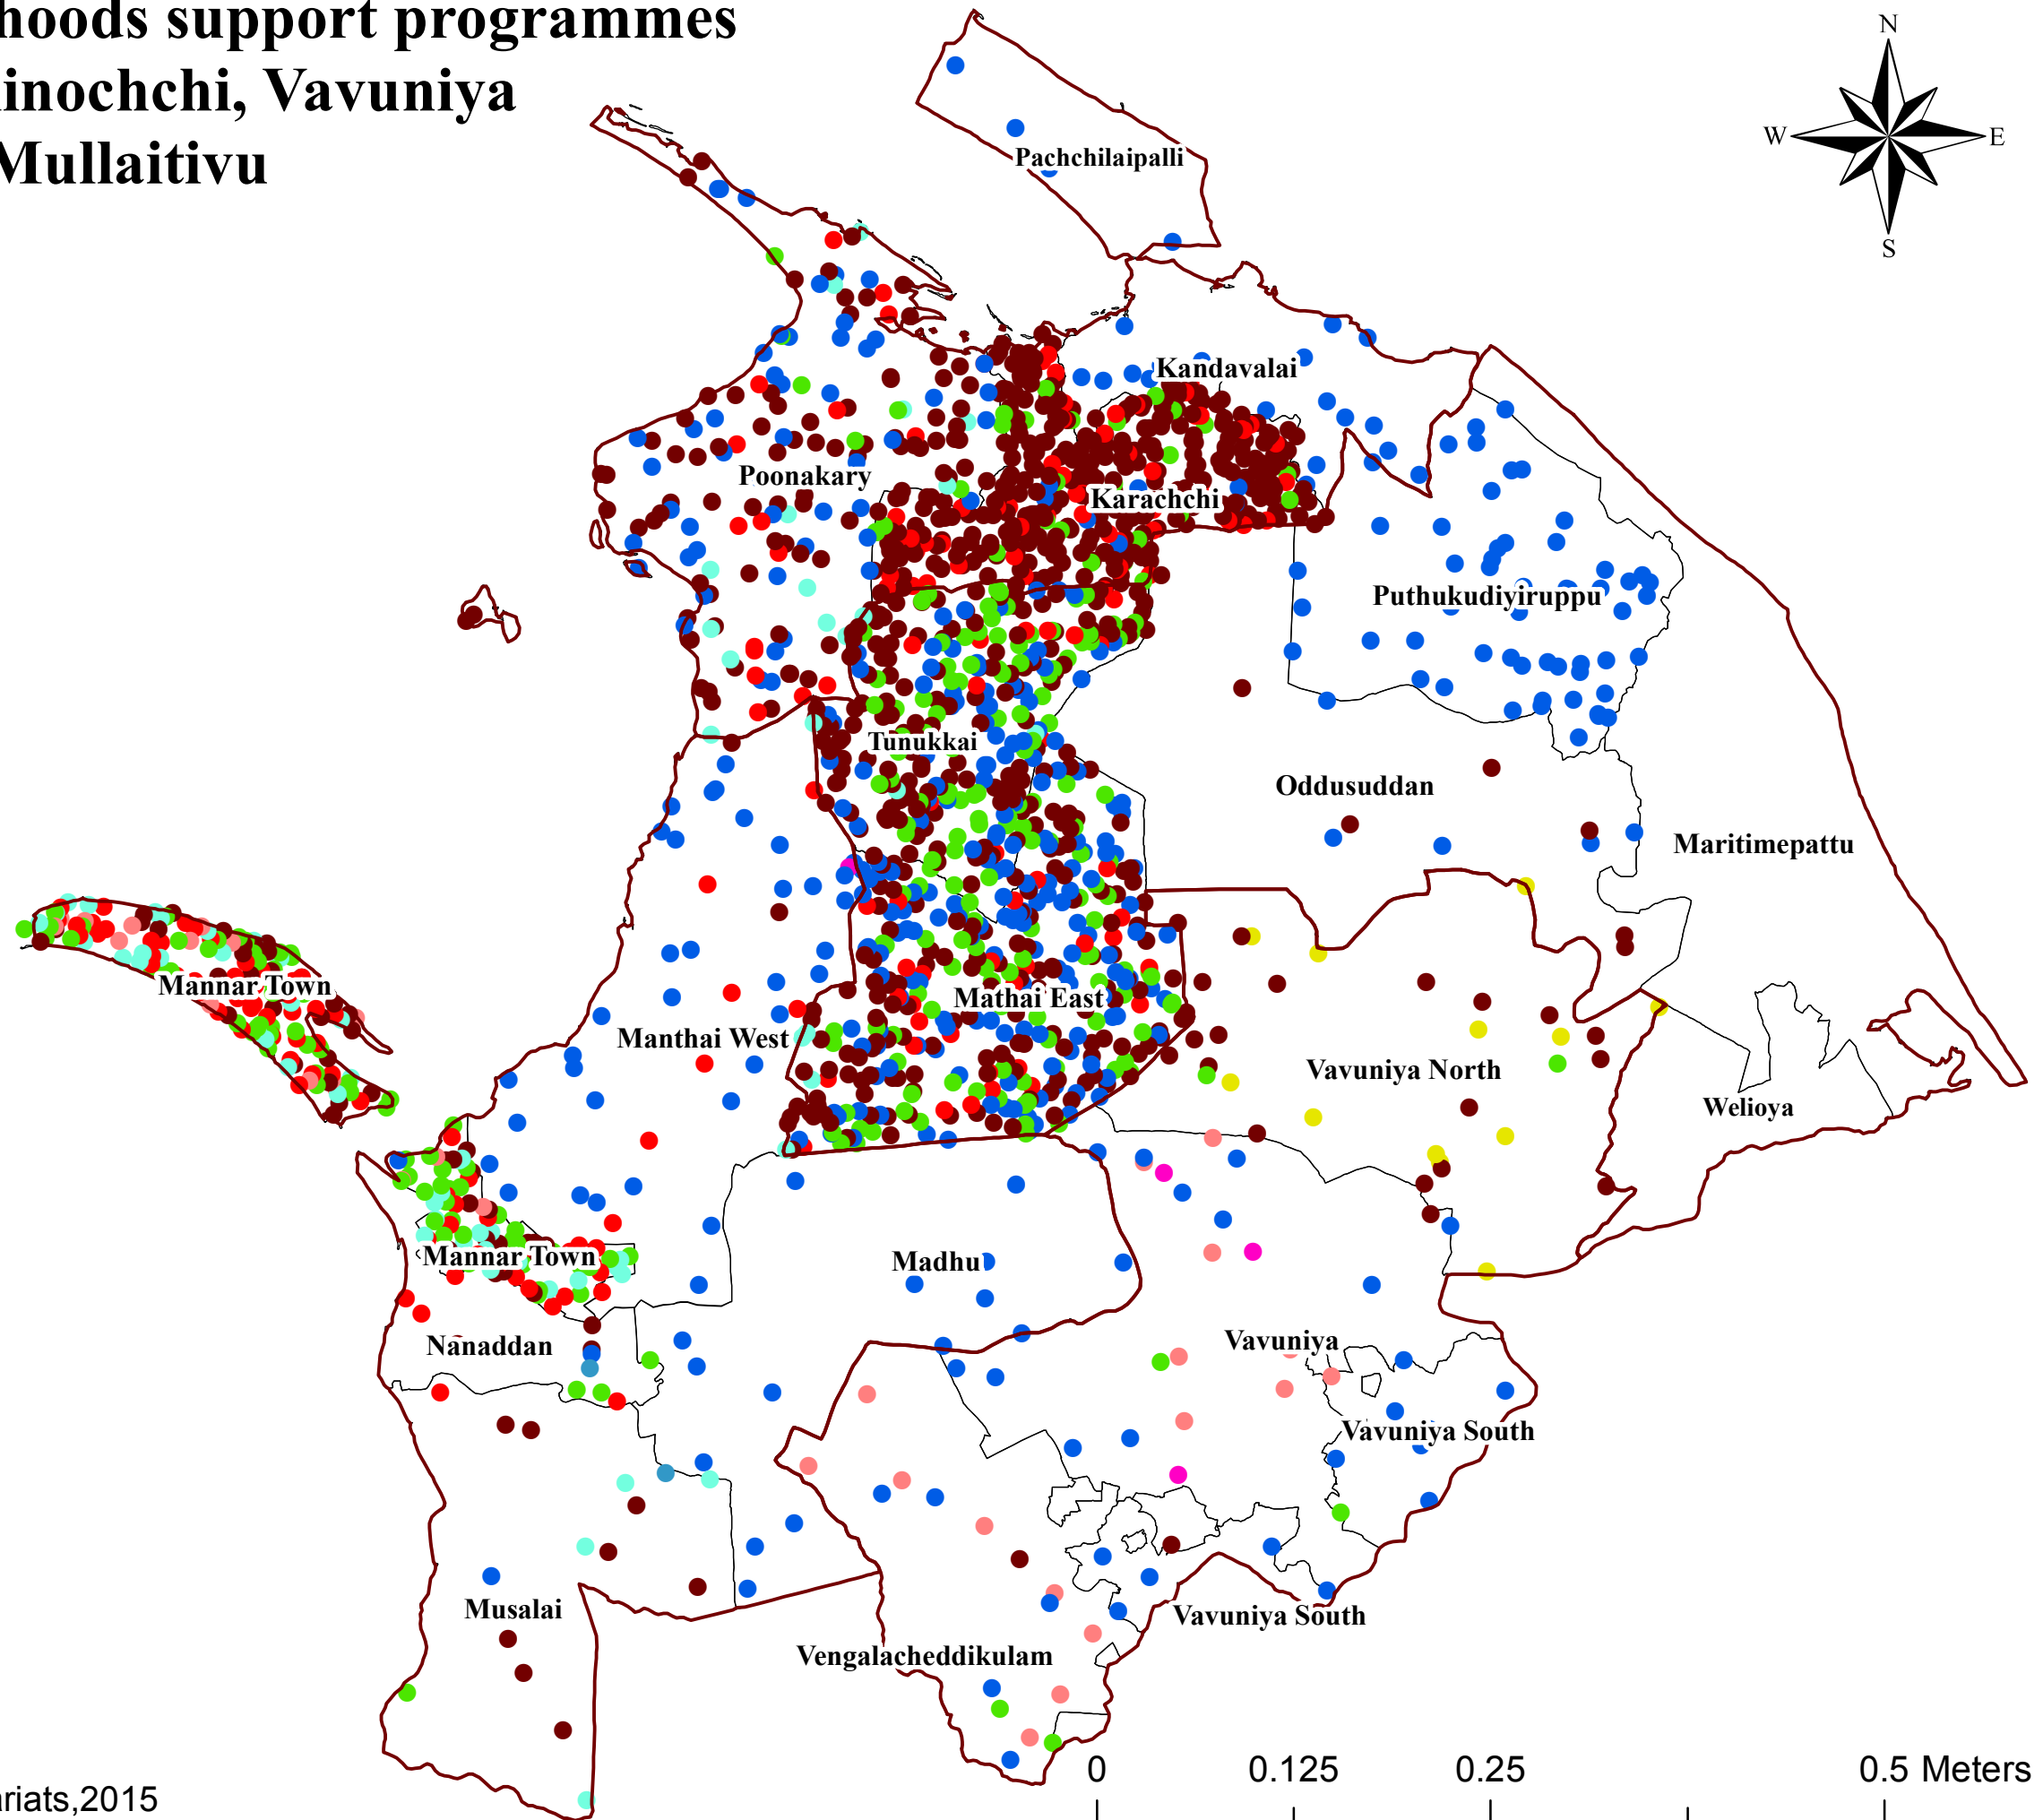

Types of women's livelihoods support programmes in Mannar, Kilinochchi, Vavuniya and Mullaitivu

1 Dot = 1

- Agriculture
- Livestock
- Fisheries
- Small Business
- Self employment
- Education
- Empowerment
- General
- Unclassified

Source: District and Divisional Secretariats, 2015