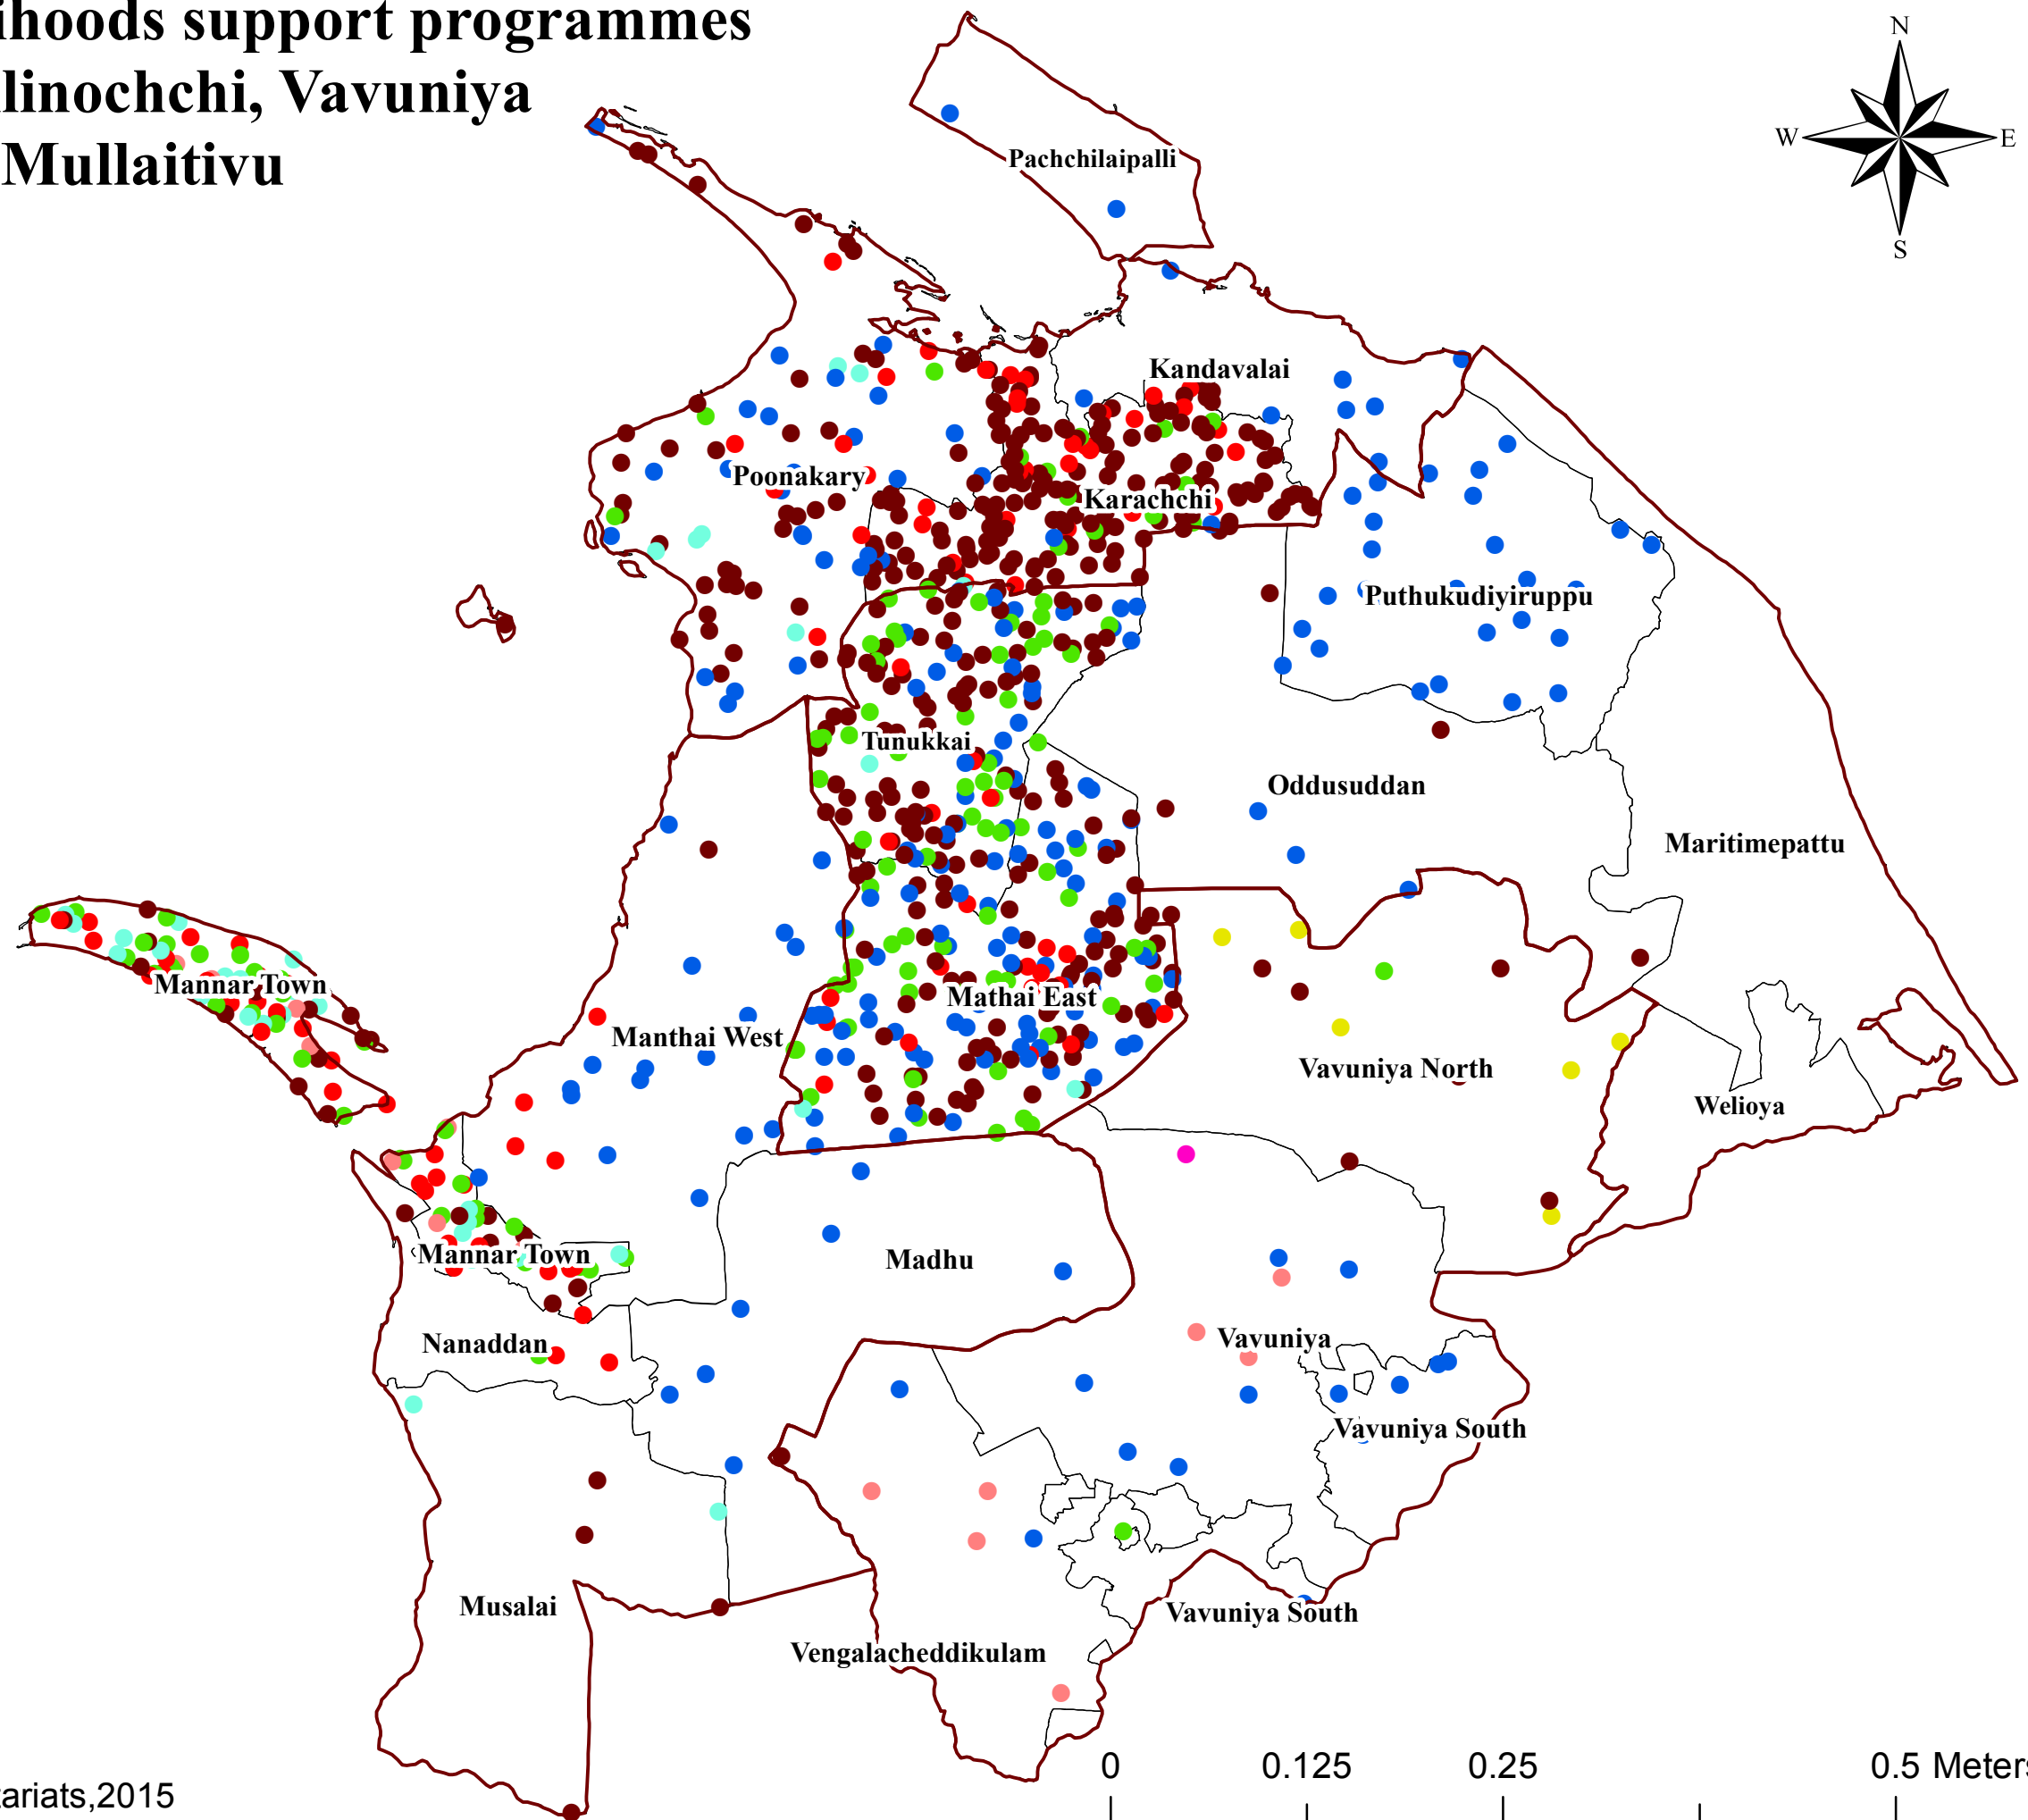

Types of women's livelihoods support programmes in Mannar, Kilinochchi, Vavuniya and Mullaitivu

1 Dot = 2

- Agriculture
- Livestock
- Fisheries
- Small Business
- Self employment
- Education
- Empowerment
- General
- Unclassified

Source: District and Divisional Secretariats, 2015