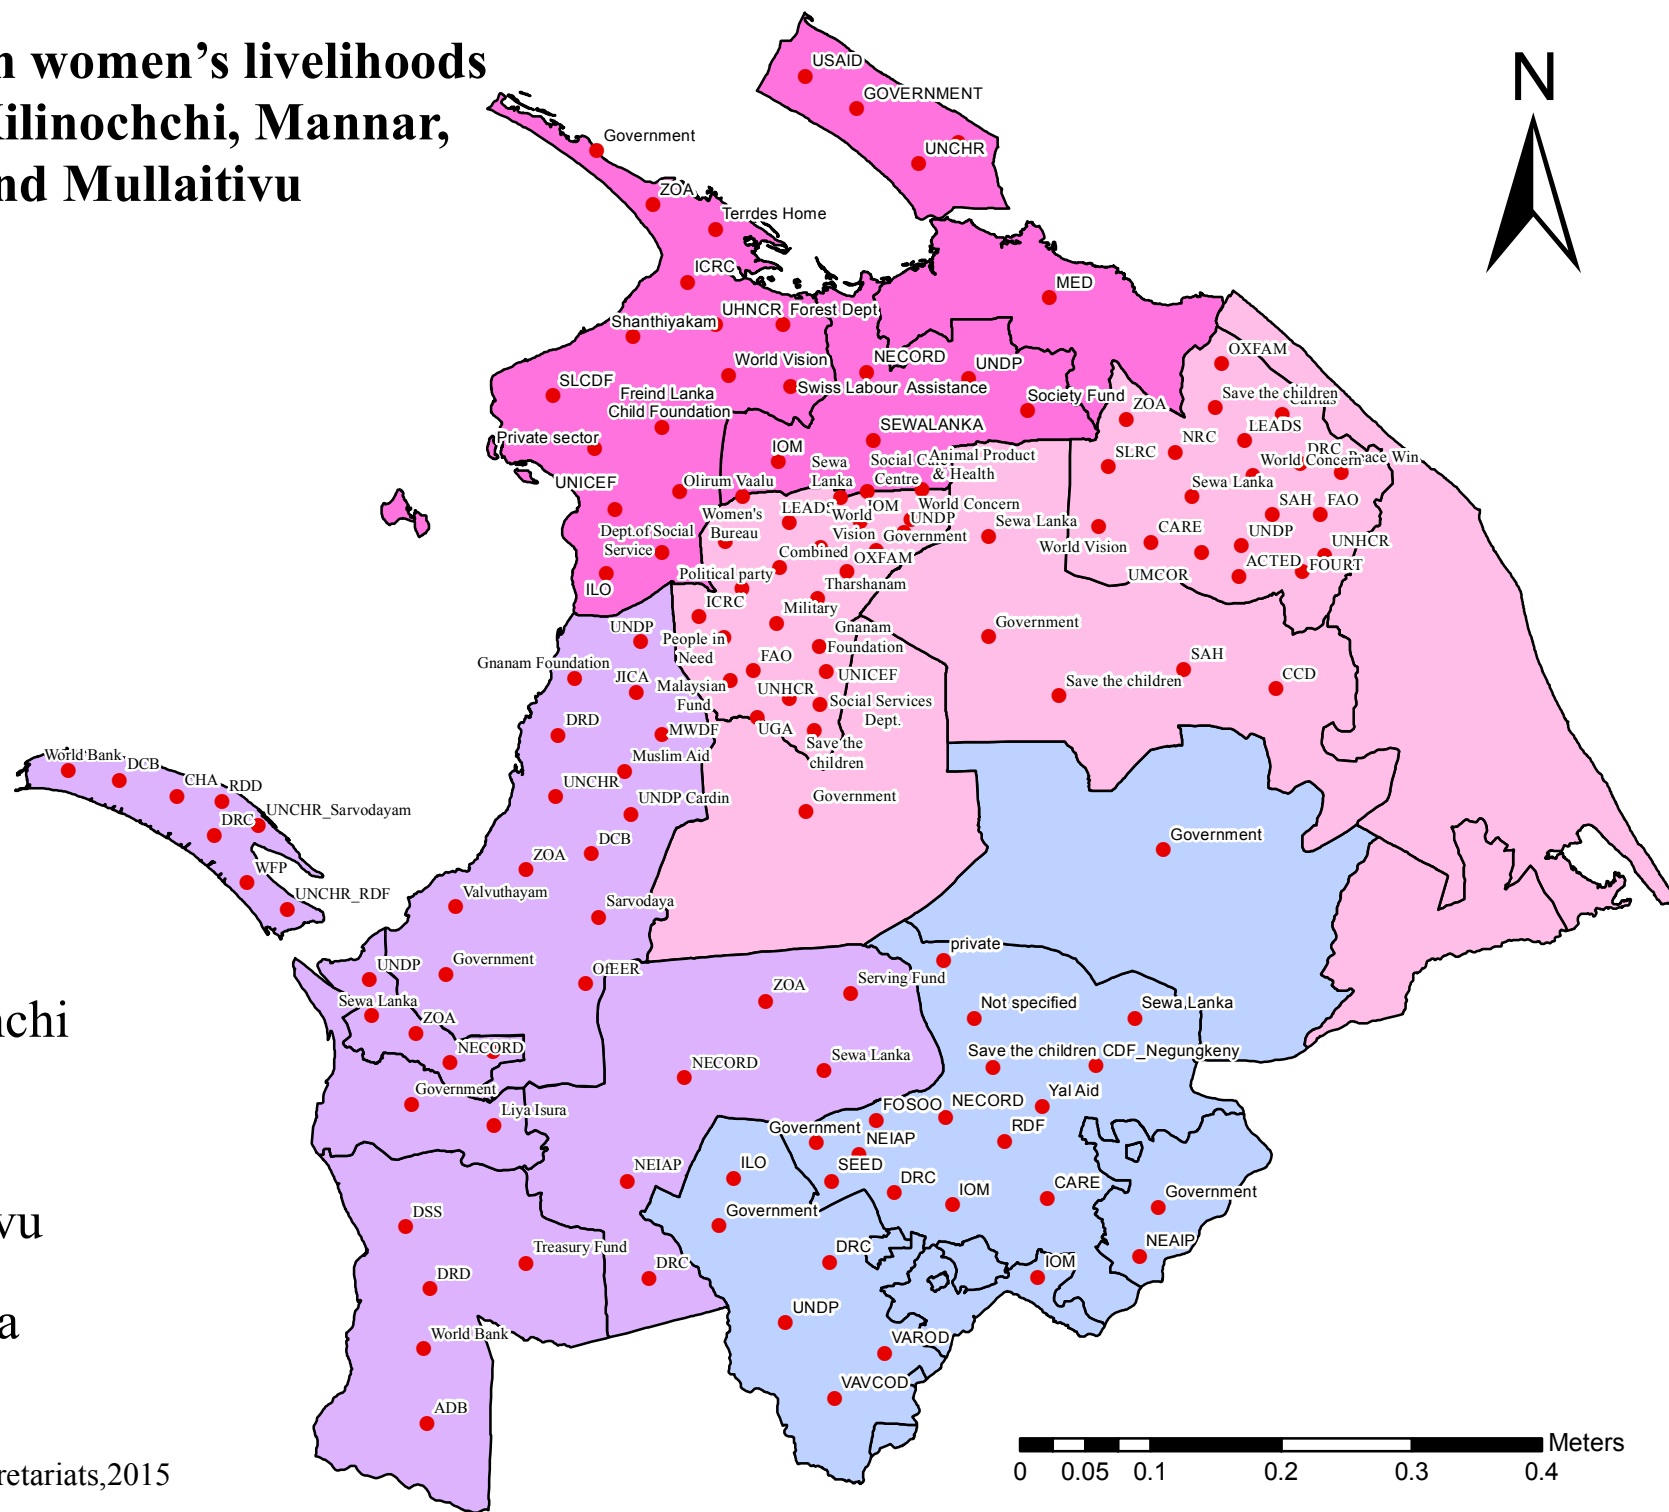

# Agencies involved in women's livelihoods programmes in Kilinochchi, Mannar, Vavuniya and Mullaitivu

## District

- Kilinochchi
- Mannar
- Mullaitivu
- Vavuniya

Source: District and Dvisional Secretariats, 2015