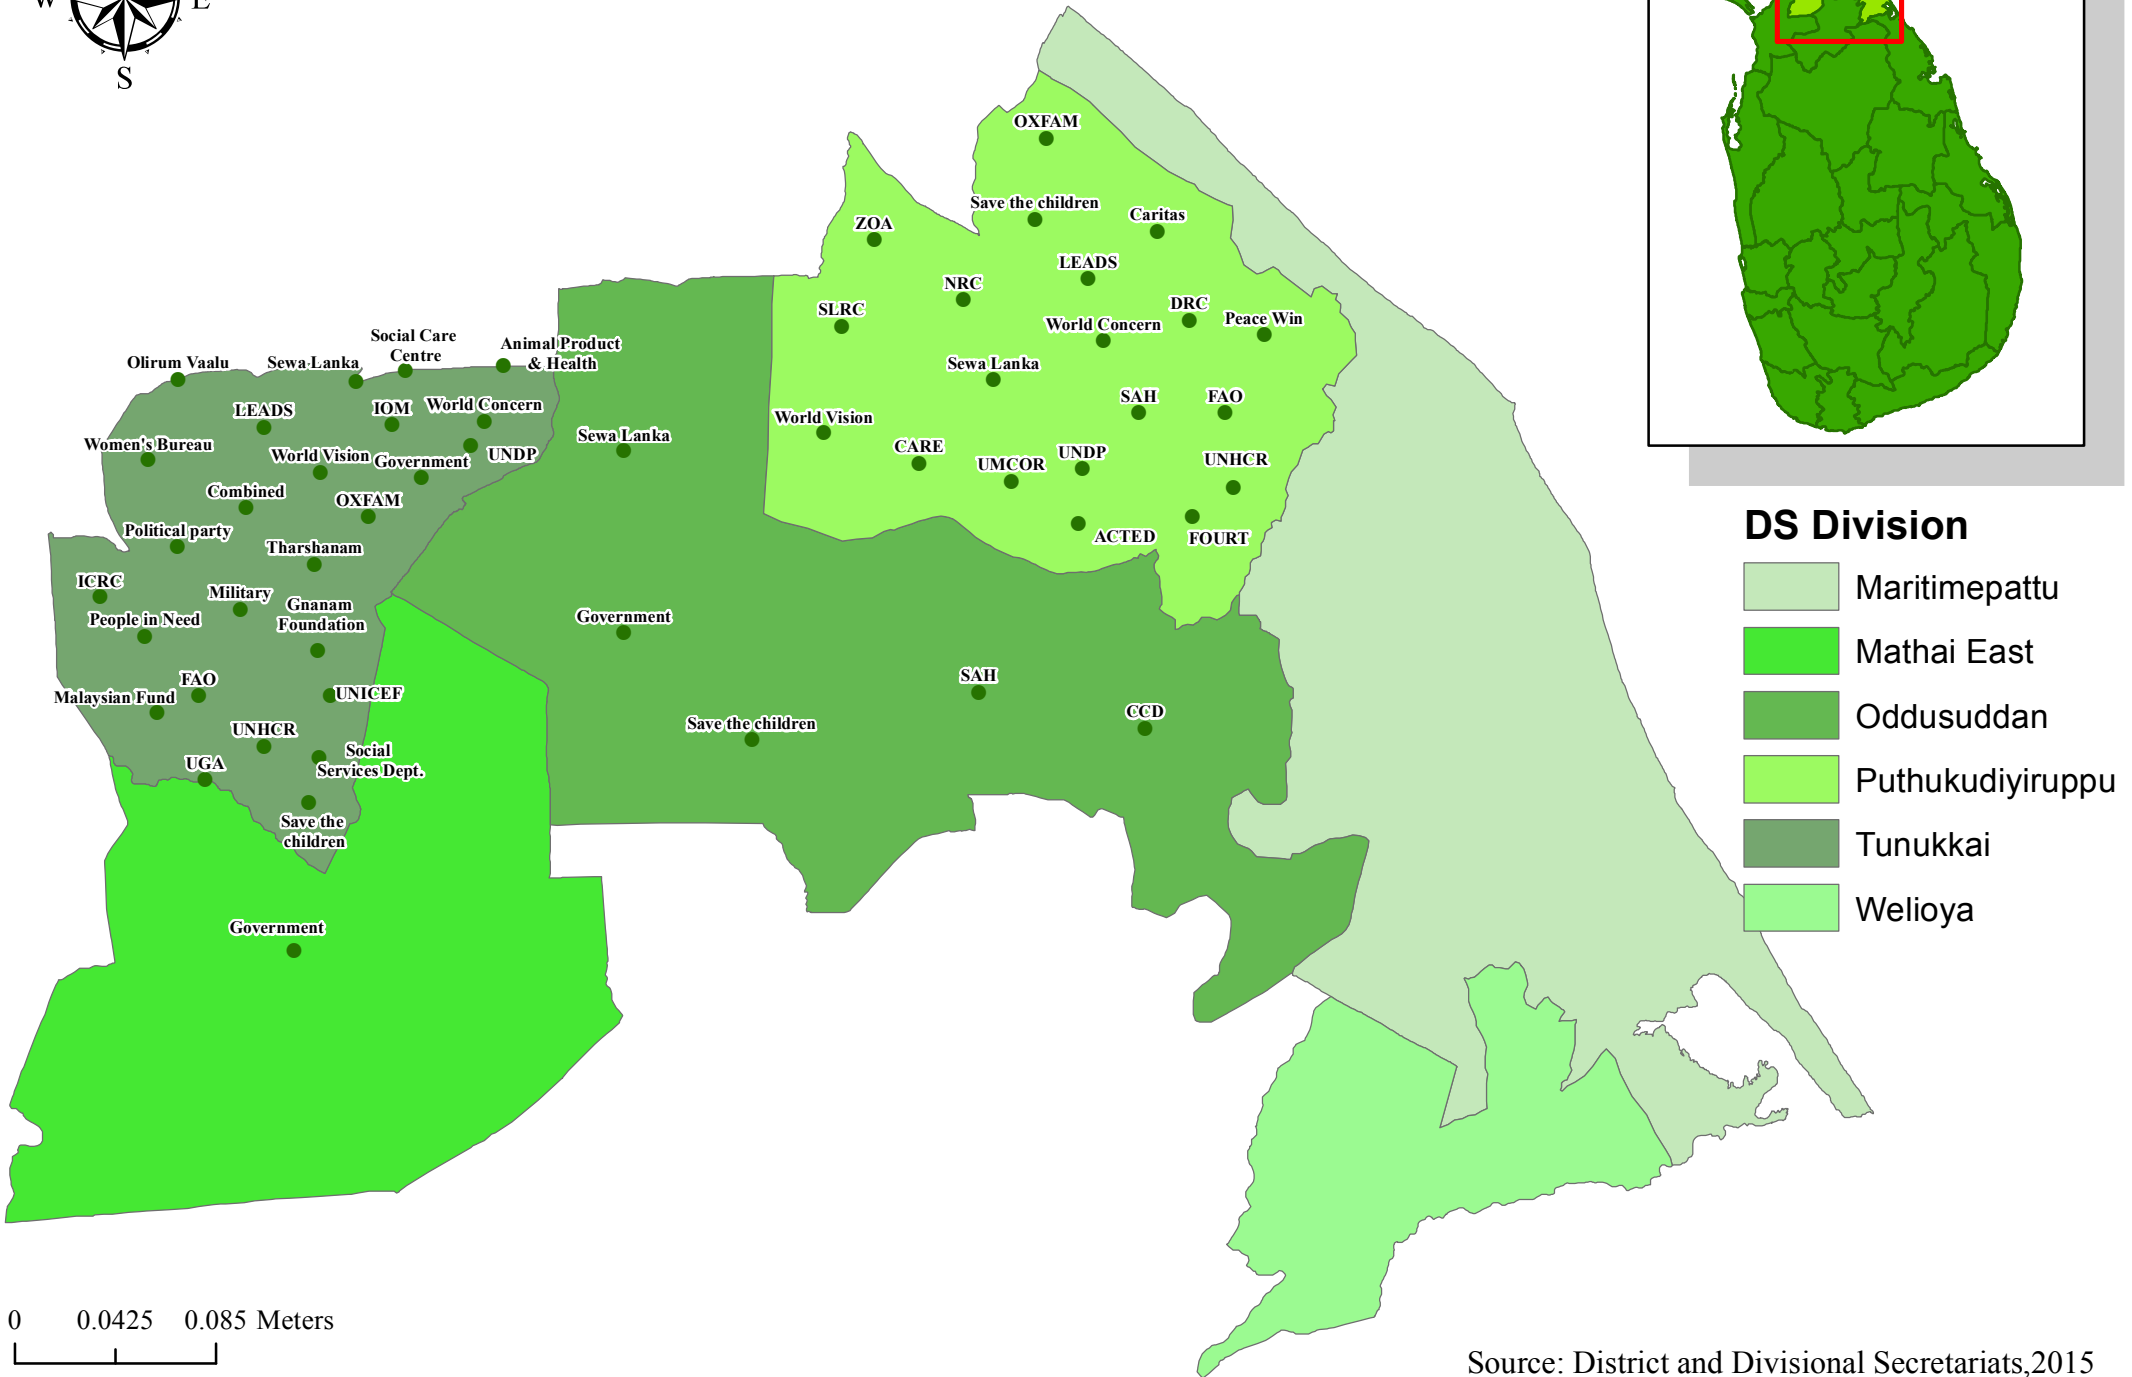

Agencies involved in women's livelihoods programmes in Mullaitivu

0 0.0425 0.085 Meters

Source: District and Divisional Secretariats, 2015