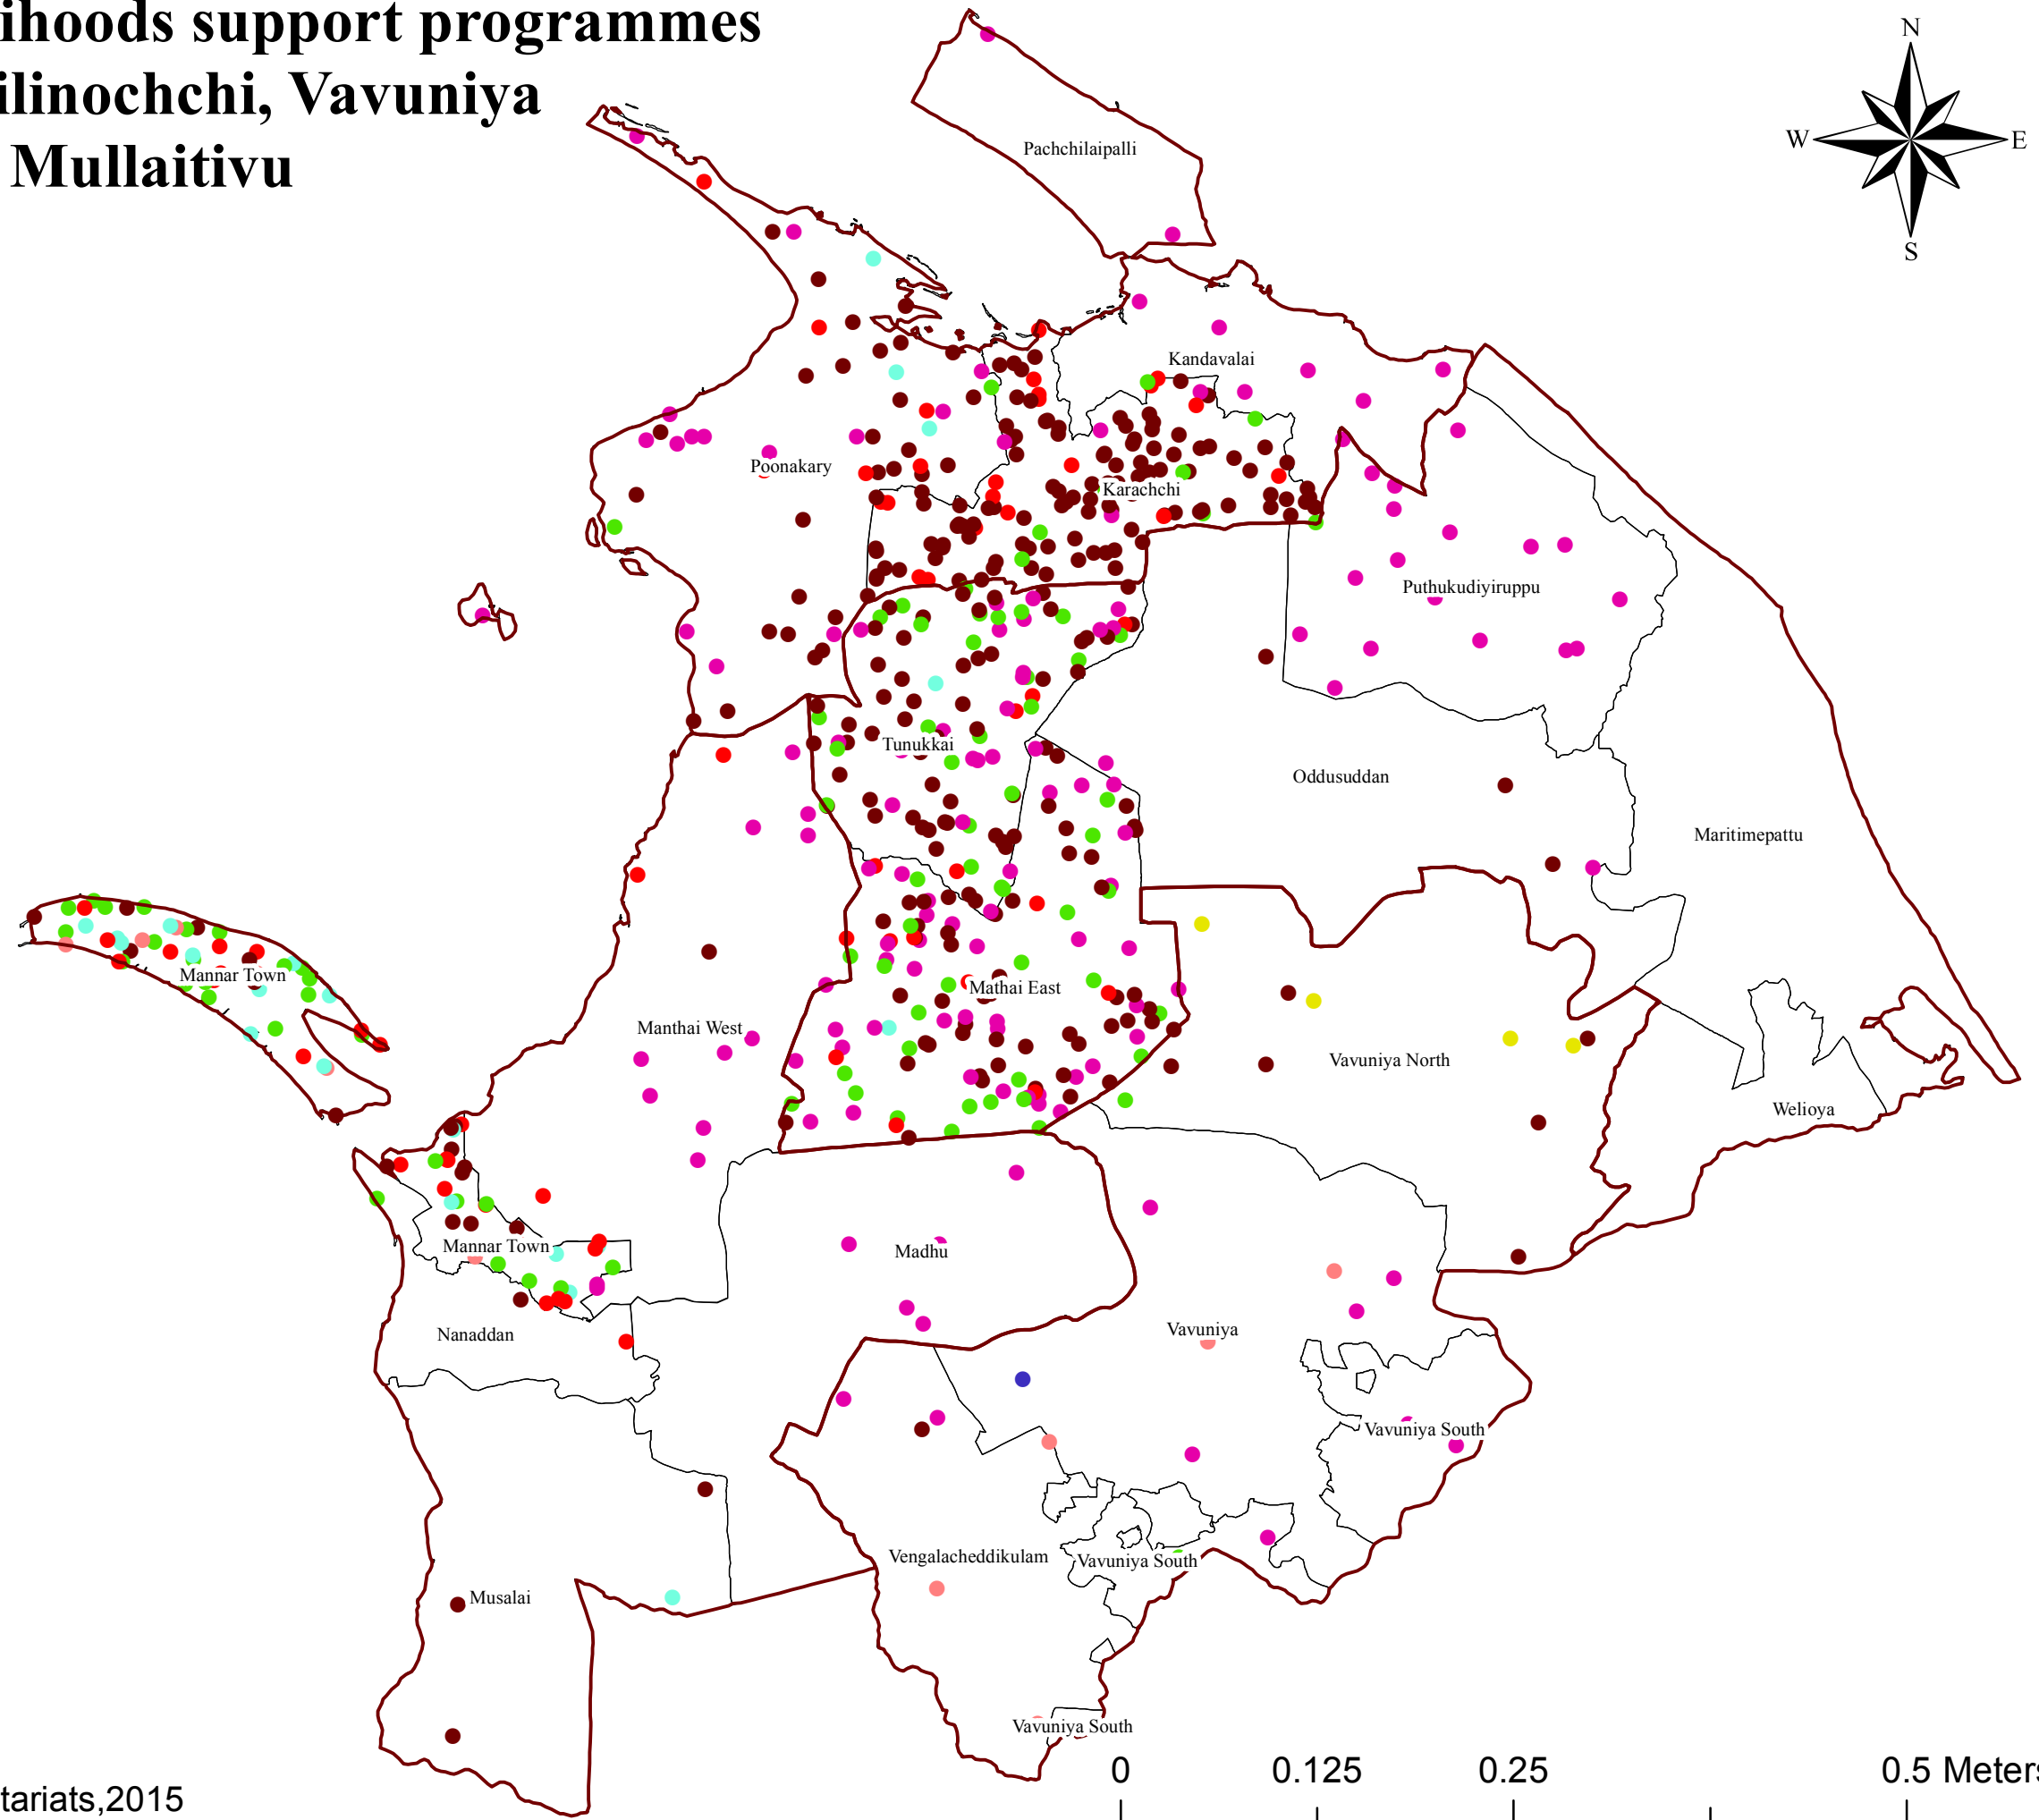

# Types of women's livelihoods support programmes in Mannar, Kilinochchi, Vavuniya and Mullaitivu

1 Dot = 3

- Agriculture
- Livestock
- Fisheries
- SmallBusiness
- Self\_Employment
- Education
- Empowerment
- General
- Unclassified

Source: District and Divisional Secretariats, 2015