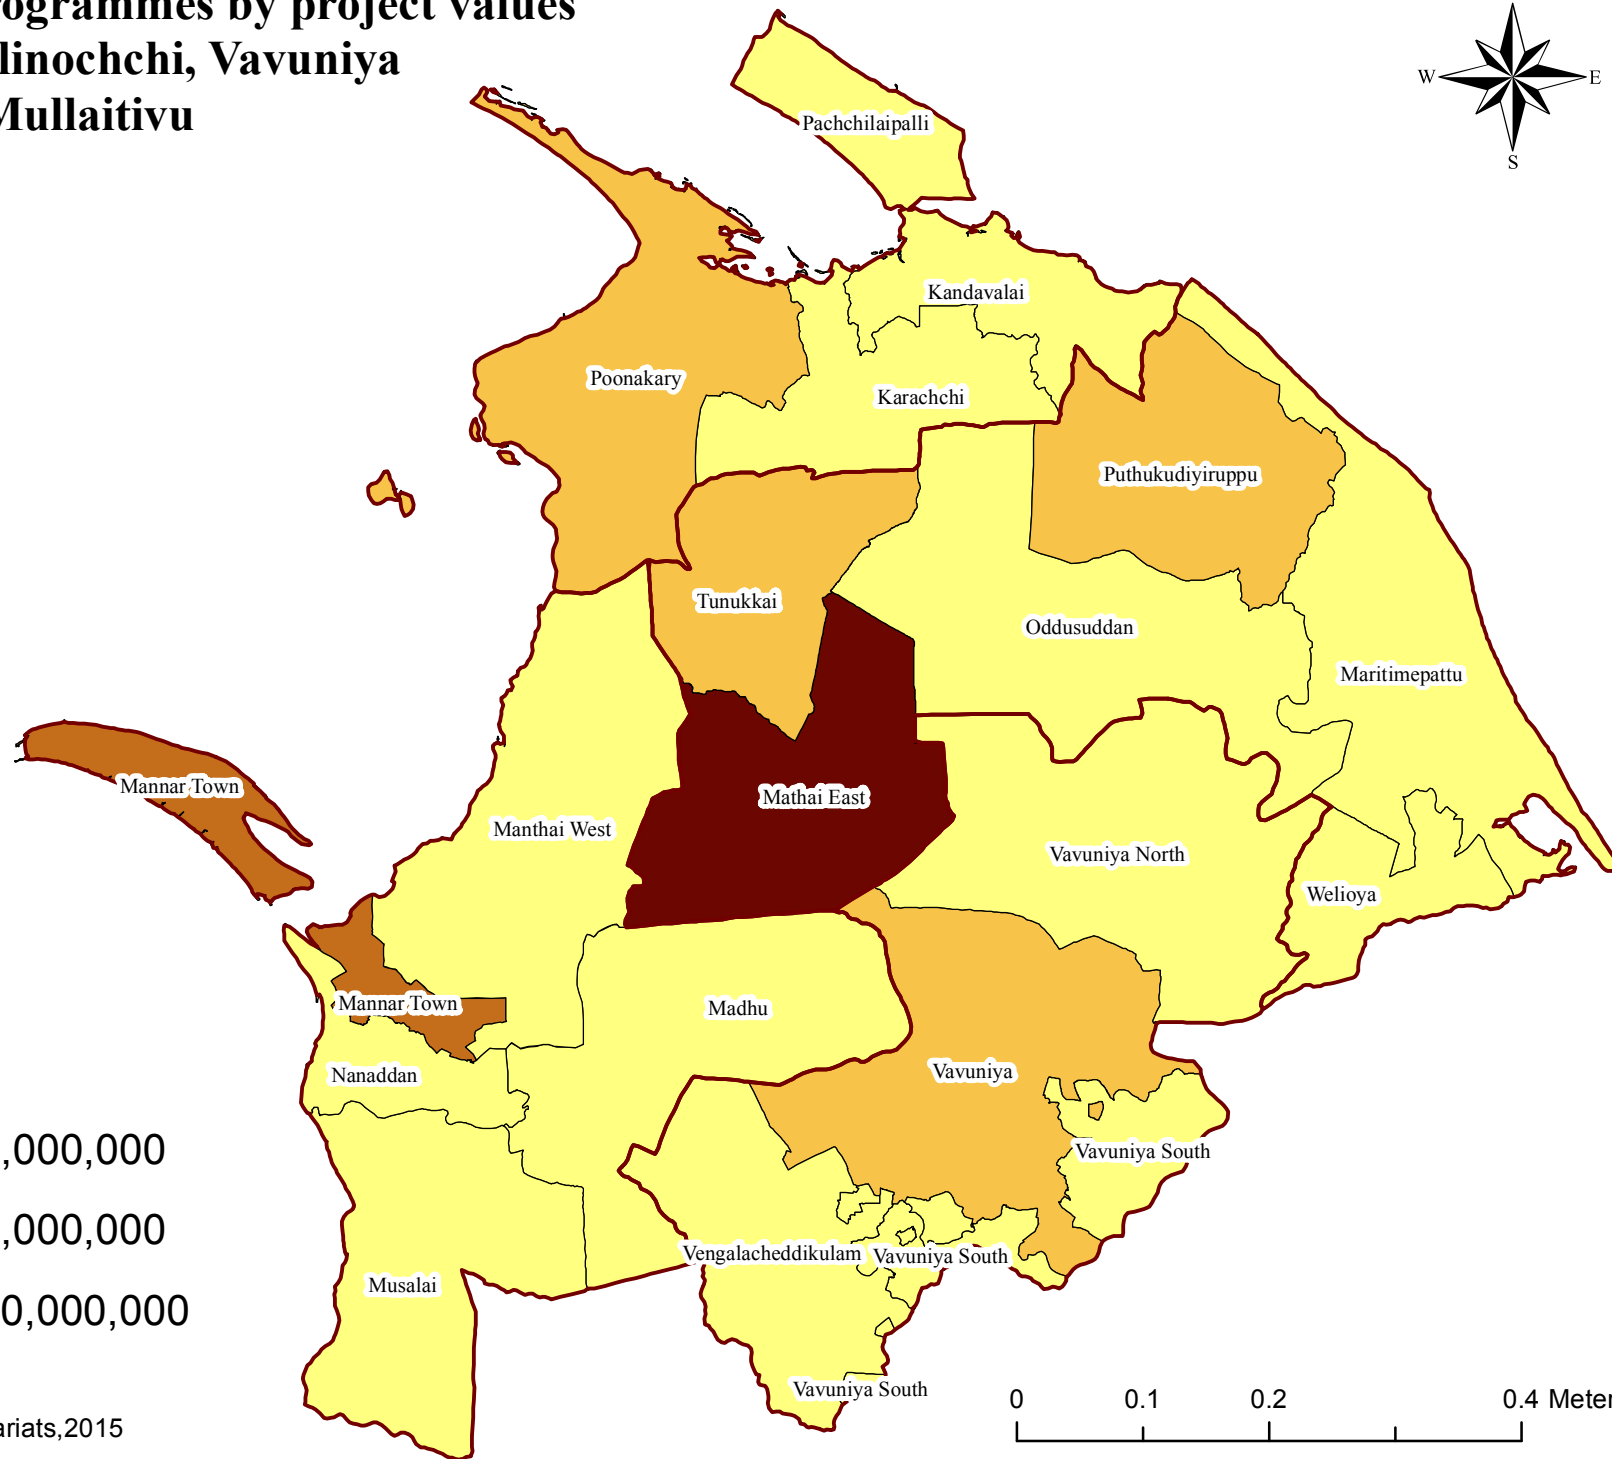

Women's livelihoods programmes by project values in Mannar, Kilinochchi, Vavuniya and Mullaitivu

Value (Rs.)

Source: District and Divisional Secretariats, 2015

0 0.1 0.2 0.4 Meters