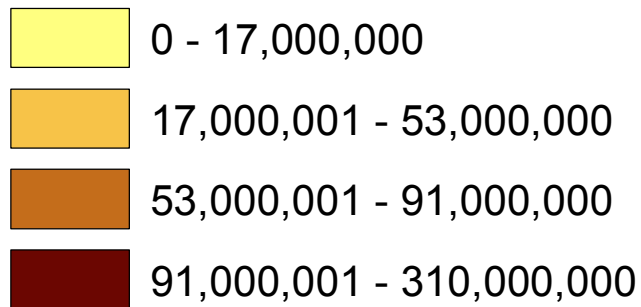

Women's livelihoods programmes by project values in Mannar, Kilinochchi, Vavuniya and Mullaitivu

Value (Rs.)

Source: District and Divisional Secretariats, 2015

0 0.1 0.2 0.4 Meters